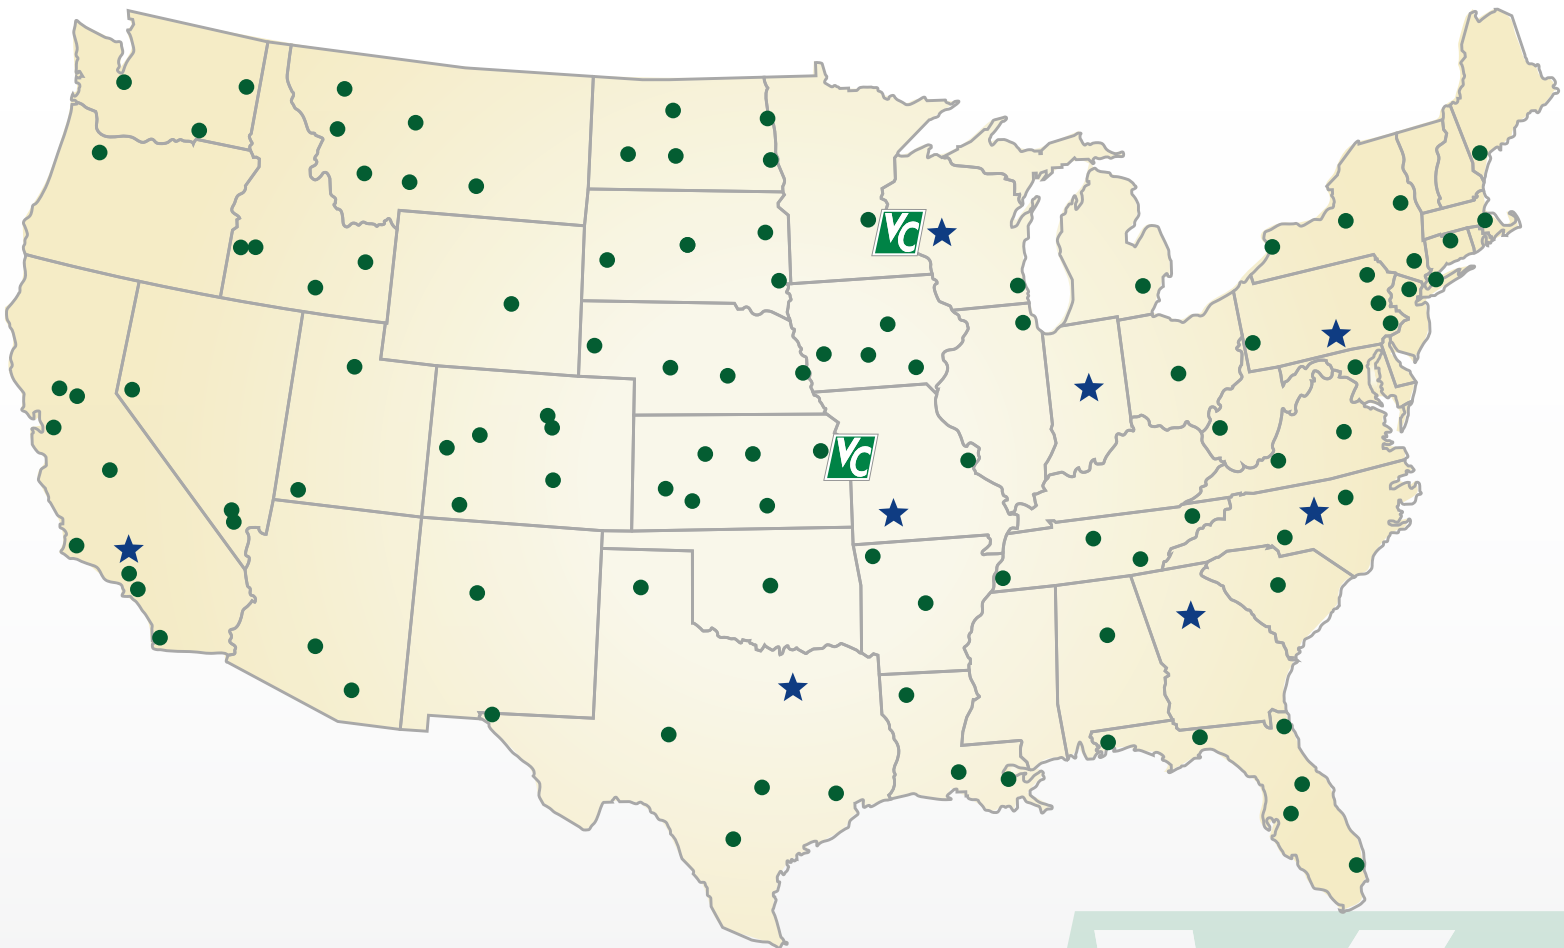

End-to-end visibility. Online tracking. Dock to door.

Whether it's home or business, local or nationwide, you'll find an expert delivery solution suited for you with **Valley Final Mile**.

Residential Delivery:

- Speed and performance
- Superior customer service
- Flexible delivery times, advanced tracking, and a coast-to-coast network of 190 delivering terminals

Business Delivery:

- 87 years of LTL expertise
- Unique delivery solutions for your unique business deliveries
- Flexible delivery times, advanced tracking, and a coast-to-coast network of 190 delivery terminals

800.657.6936 • valleycompanies.com

VALLEY

Final Mile

Nationwide Solutions.

National Operations Centers

Cross-Dock Locations

Terminal Locations

Get your products to your customers faster and more efficiently. Valley Companies has the experience and expertise to handle all of your **Final Mile** needs.