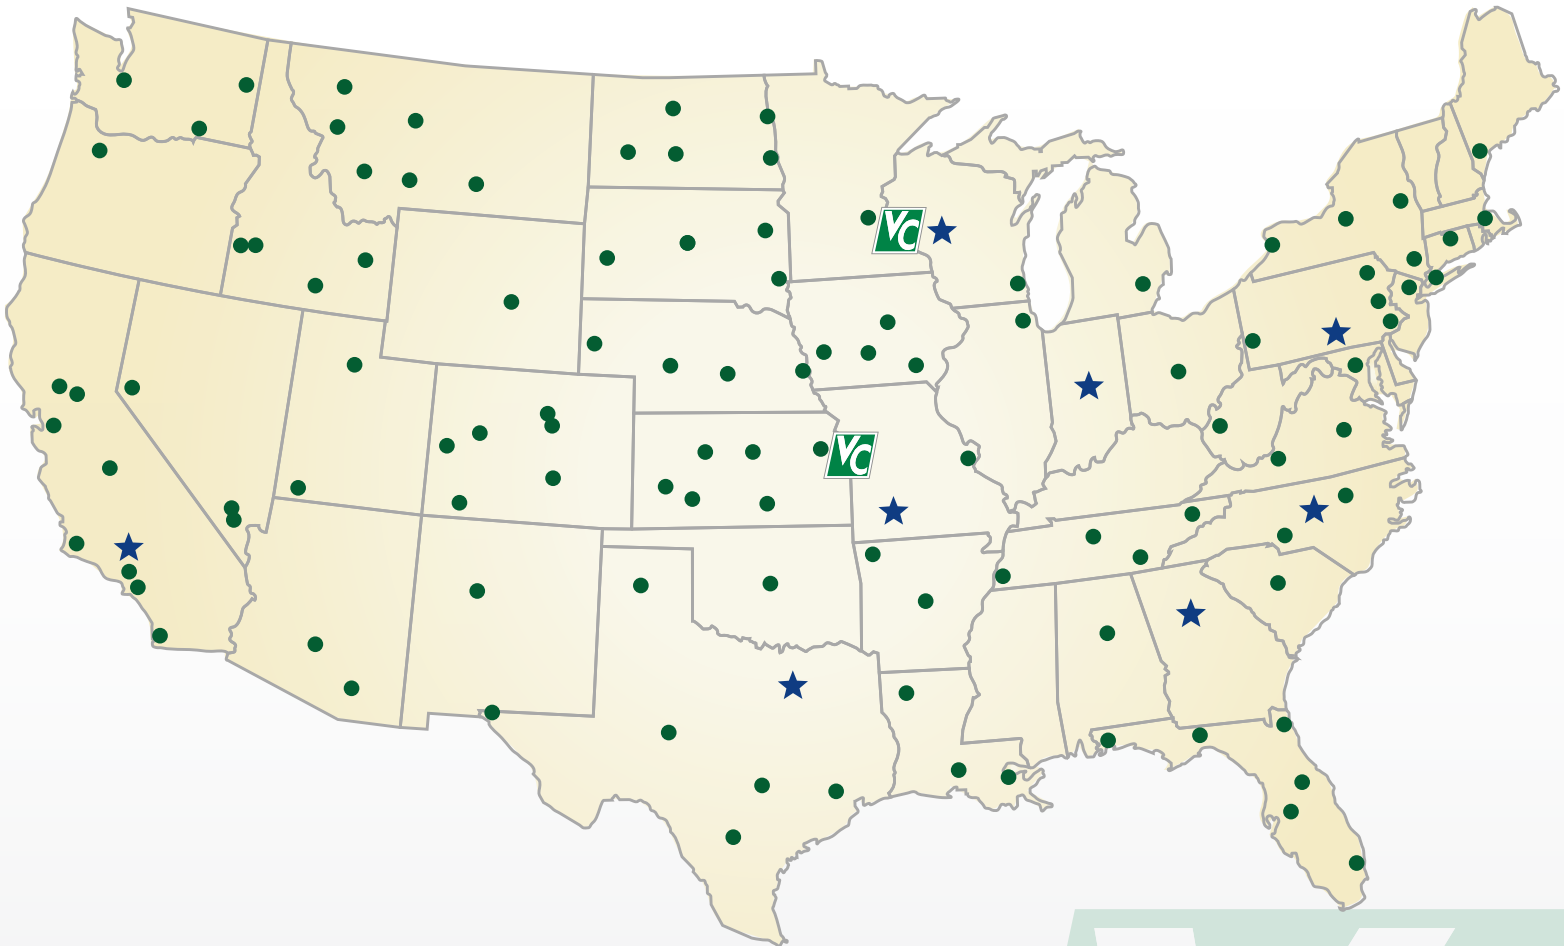

Final Mile

End-to-end visibility. Online tracking. Dock to door.

Whether it's home or business, local or nationwide, you'll find an expert delivery solution suited for you with **Valley Final Mile**.

Residential Delivery:

- Speed and performance
- Superior customer service
- Flexible delivery times, advanced tracking, and a coast-to-coast network of 190 delivering terminals

Business Delivery:

- 87 years of LTL expertise
- Unique delivery solutions for your unique business deliveries
- Flexible delivery times, advanced tracking, and a coast-to-coast network of 190 delivery terminals

800.657.6936 • valleycompanies.com

Final Mile

Nationwide Solutions.

 National Operations Centers  Cross-Dock Locations  Terminal Locations

Get your products to your customers faster and more efficiently. Valley Companies has the experience and expertise to handle all of your **Final Mile** needs.