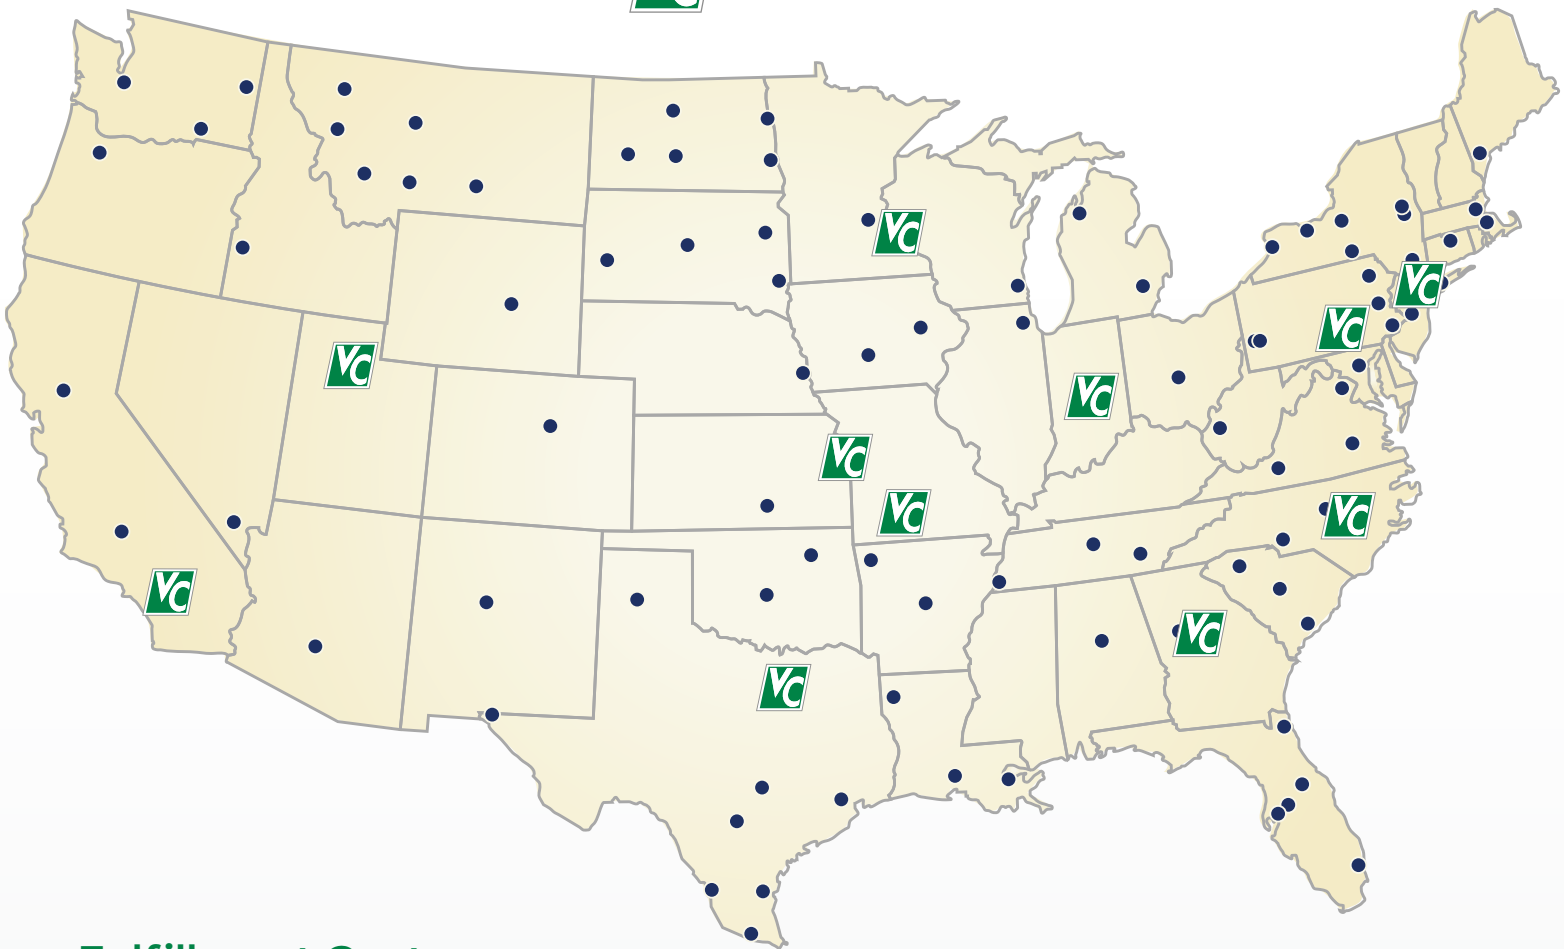

### Business Delivery:

- 87 years of LTL expertise
- Unique delivery solutions for your unique business deliveries
- Flexible delivery times, advanced tracking, and a coast-to-coast network of 190 delivery terminals

# Final Mile

## Nationwide Solutions.

Valley Fulfillment Centers

Terminal Locations

### Fulfillment Centers:

Los Angeles, CA – Salt Lake City, UT – Dallas, TX  
Kansas City, KS – Springfield, MO – Minneapolis, MN  
Indianapolis, IN – Atlanta, GA – Raleigh, NC  
Harrisburg, PA – Newark, NJ